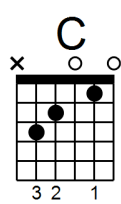

Delia's A Weirdo - Dog Zombies

Pichon/ Flannery

© Liz Pichon Ltd 2015 all rights reserved

Capo 3rd Fret

Intro

D A

Verse 1

G A
Who's that weirdo over there?
C G
Dressed in black with greasy hair
G A
You can't trust her, she's not nice
C D A
She's got no heart, just a boack of ice

Chorus 1

G
Delia she's a werido,
D
Delia she's a geek
C G
Delia she's a weirdo
D A
She's a freak!

Verse 2

G A
Delia's a grumpy moo
C G
Don't let her stand next to you
G A
Big black glasses hide her eyes
C D A
She really smells, and that's no lie

Chorus 2

G
Delia she's a werido,
D
Delia she's a geek
C G
Delia she's a weirdo
D A
She's a freak!

Instrumental

B G B A D A

Chorus 3

G

Delia she's a weirdo,

D