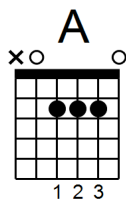

Delia's A Weirdo - Dog Zombies

Pichon/ Flannery

© Liz Pichon Ltd 2015 all rights reserved

Capo 3rd Fret

Intro

D A

Verse 1

G A
Who's that weirdo over there?
C G
Dressed in black with greasy hair
G A
You can't trust her, she's not nice
C D A
She's got no heart, just a boack of ice

Chorus 1

G
Delia she's a werido,
D
Delia she's a geek
C G
Delia she's a weirdo
D A
She's a freak!

Verse 2

G A
Delia's a grumpy moo
C G
Don't let her stand next to you
G A
Big black glasses hide her eyes
C D A
She really smells, and that's no lie

Chorus 2

G
Delia she's a werido,
D
Delia she's a geek
C G
Delia she's a weirdo
D A
She's a freak!

Instrumental

B G B A D A

Chorus 3

G

Delia she's a weirdo,

D