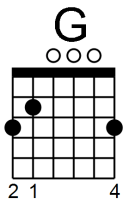

Delia's A Weirdo - Dog Zombies

Pichon/ Flannery

© Liz Pichon Ltd 2015 all rights reserved

Capo 3rd Fret

Intro

D A

Verse 1

G A
Who's that weirdo over there?
C G
Dressed in black with greasy hair
G A
You can't trust her, she's not nice
C D A
She's got no heart, just a boack of ice

Chorus 1

G
Delia she's a werido,
D
Delia she's a geek
C G
Delia she's a weirdo
D A
She's a freak!

Verse 2

G A
Delia's a grumpy moo
C G
Don't let her stand next to you
G A
Big black glasses hide her eyes
C D A
She really smells, and that's no lie