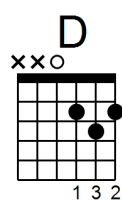

Delia's A Weirdo - Dog Zombies

Pichon/ Flannery

© Liz Pichon Ltd 2015 all rights reserved

Capo 3rd Fret

Intro

D A

Verse 1

G A
Who's that weirdo over there?
C G
Dressed in black with greasy hair
G A
You can't trust her, she's not nice
C D A
She's got no heart, just a boack of ice

Chorus 1

G
Delia she's a werido,
D
Delia she's a geek
C G
Delia she's a weirdo
D A
She's a freak!

Verse 2

G A
Delia's a grumpy moo
C G
Don't let her stand next to you
G A
Big black glasses hide her eyes
C D A
She really smells, and that's no lie