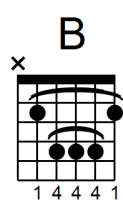

Delia's A Weirdo - Dog Zombies

Pichon/ Flannery

© Liz Pichon Ltd 2015 all rights reserved

Capo 3rd Fret

Intro

D A

Verse 1

G A
Who's that weirdo over there?
C G
Dressed in black with greasy hair
G A
You can't trust her, she's not nice
C D A
She's got no heart, just a boack of ice

Chorus 1

G
Delia she's a werido,
D
Delia she's a geek
C G
Delia she's a weirdo
D A
She's a freak!

Verse 2

G A
Delia's a grumpy moo
C G
Don't let her stand next to you
G A
Big black glasses hide her eyes
C D A
She really smells, and that's no lie